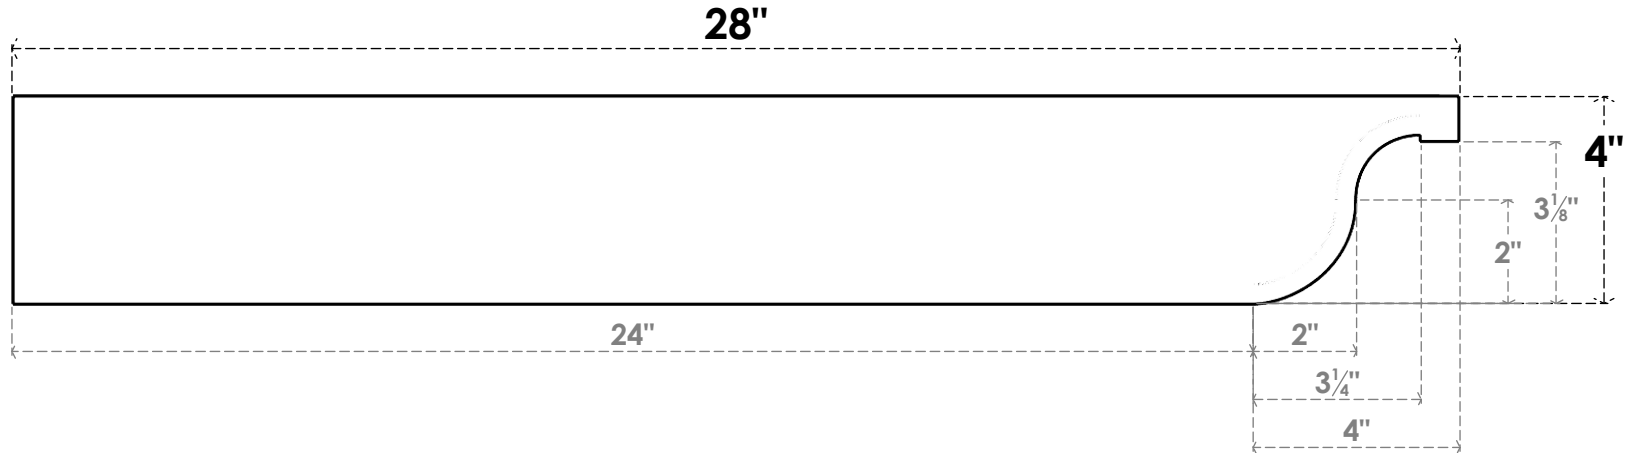

ITEM NUMBER: RFTURO040X04000X28000X004DEL00RCPR

4"W X 4"H X 28"L TIMBERTHANE ROUGH CEDAR DEL MONTE FAUX WOOD OPEN RAFTER TAIL, 4"L END, PRIMED TAN

SIDE PROFILE

FRONT PROFILE

ISOMETRIC

GENERATED DATE : 03/02/2023