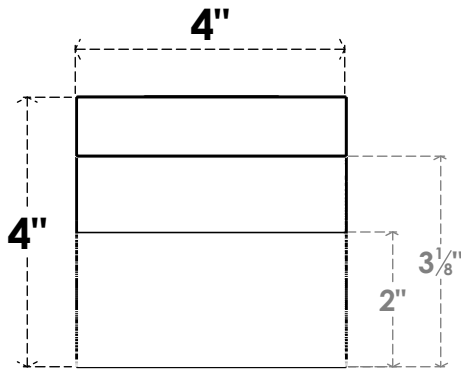

ITEM NUMBER: RFTURO040X04000X28000X004DEL00RCPR

4"W X 4"H X 28"L TIMBERTHANE ROUGH CEDAR DEL MONTE FAUX WOOD OPEN RAFTER TAIL, 4"L END, PRIMED TAN

SIDE PROFILE

FRONT PROFILE

ISOMETRIC

GENERATED DATE : 03/02/2023